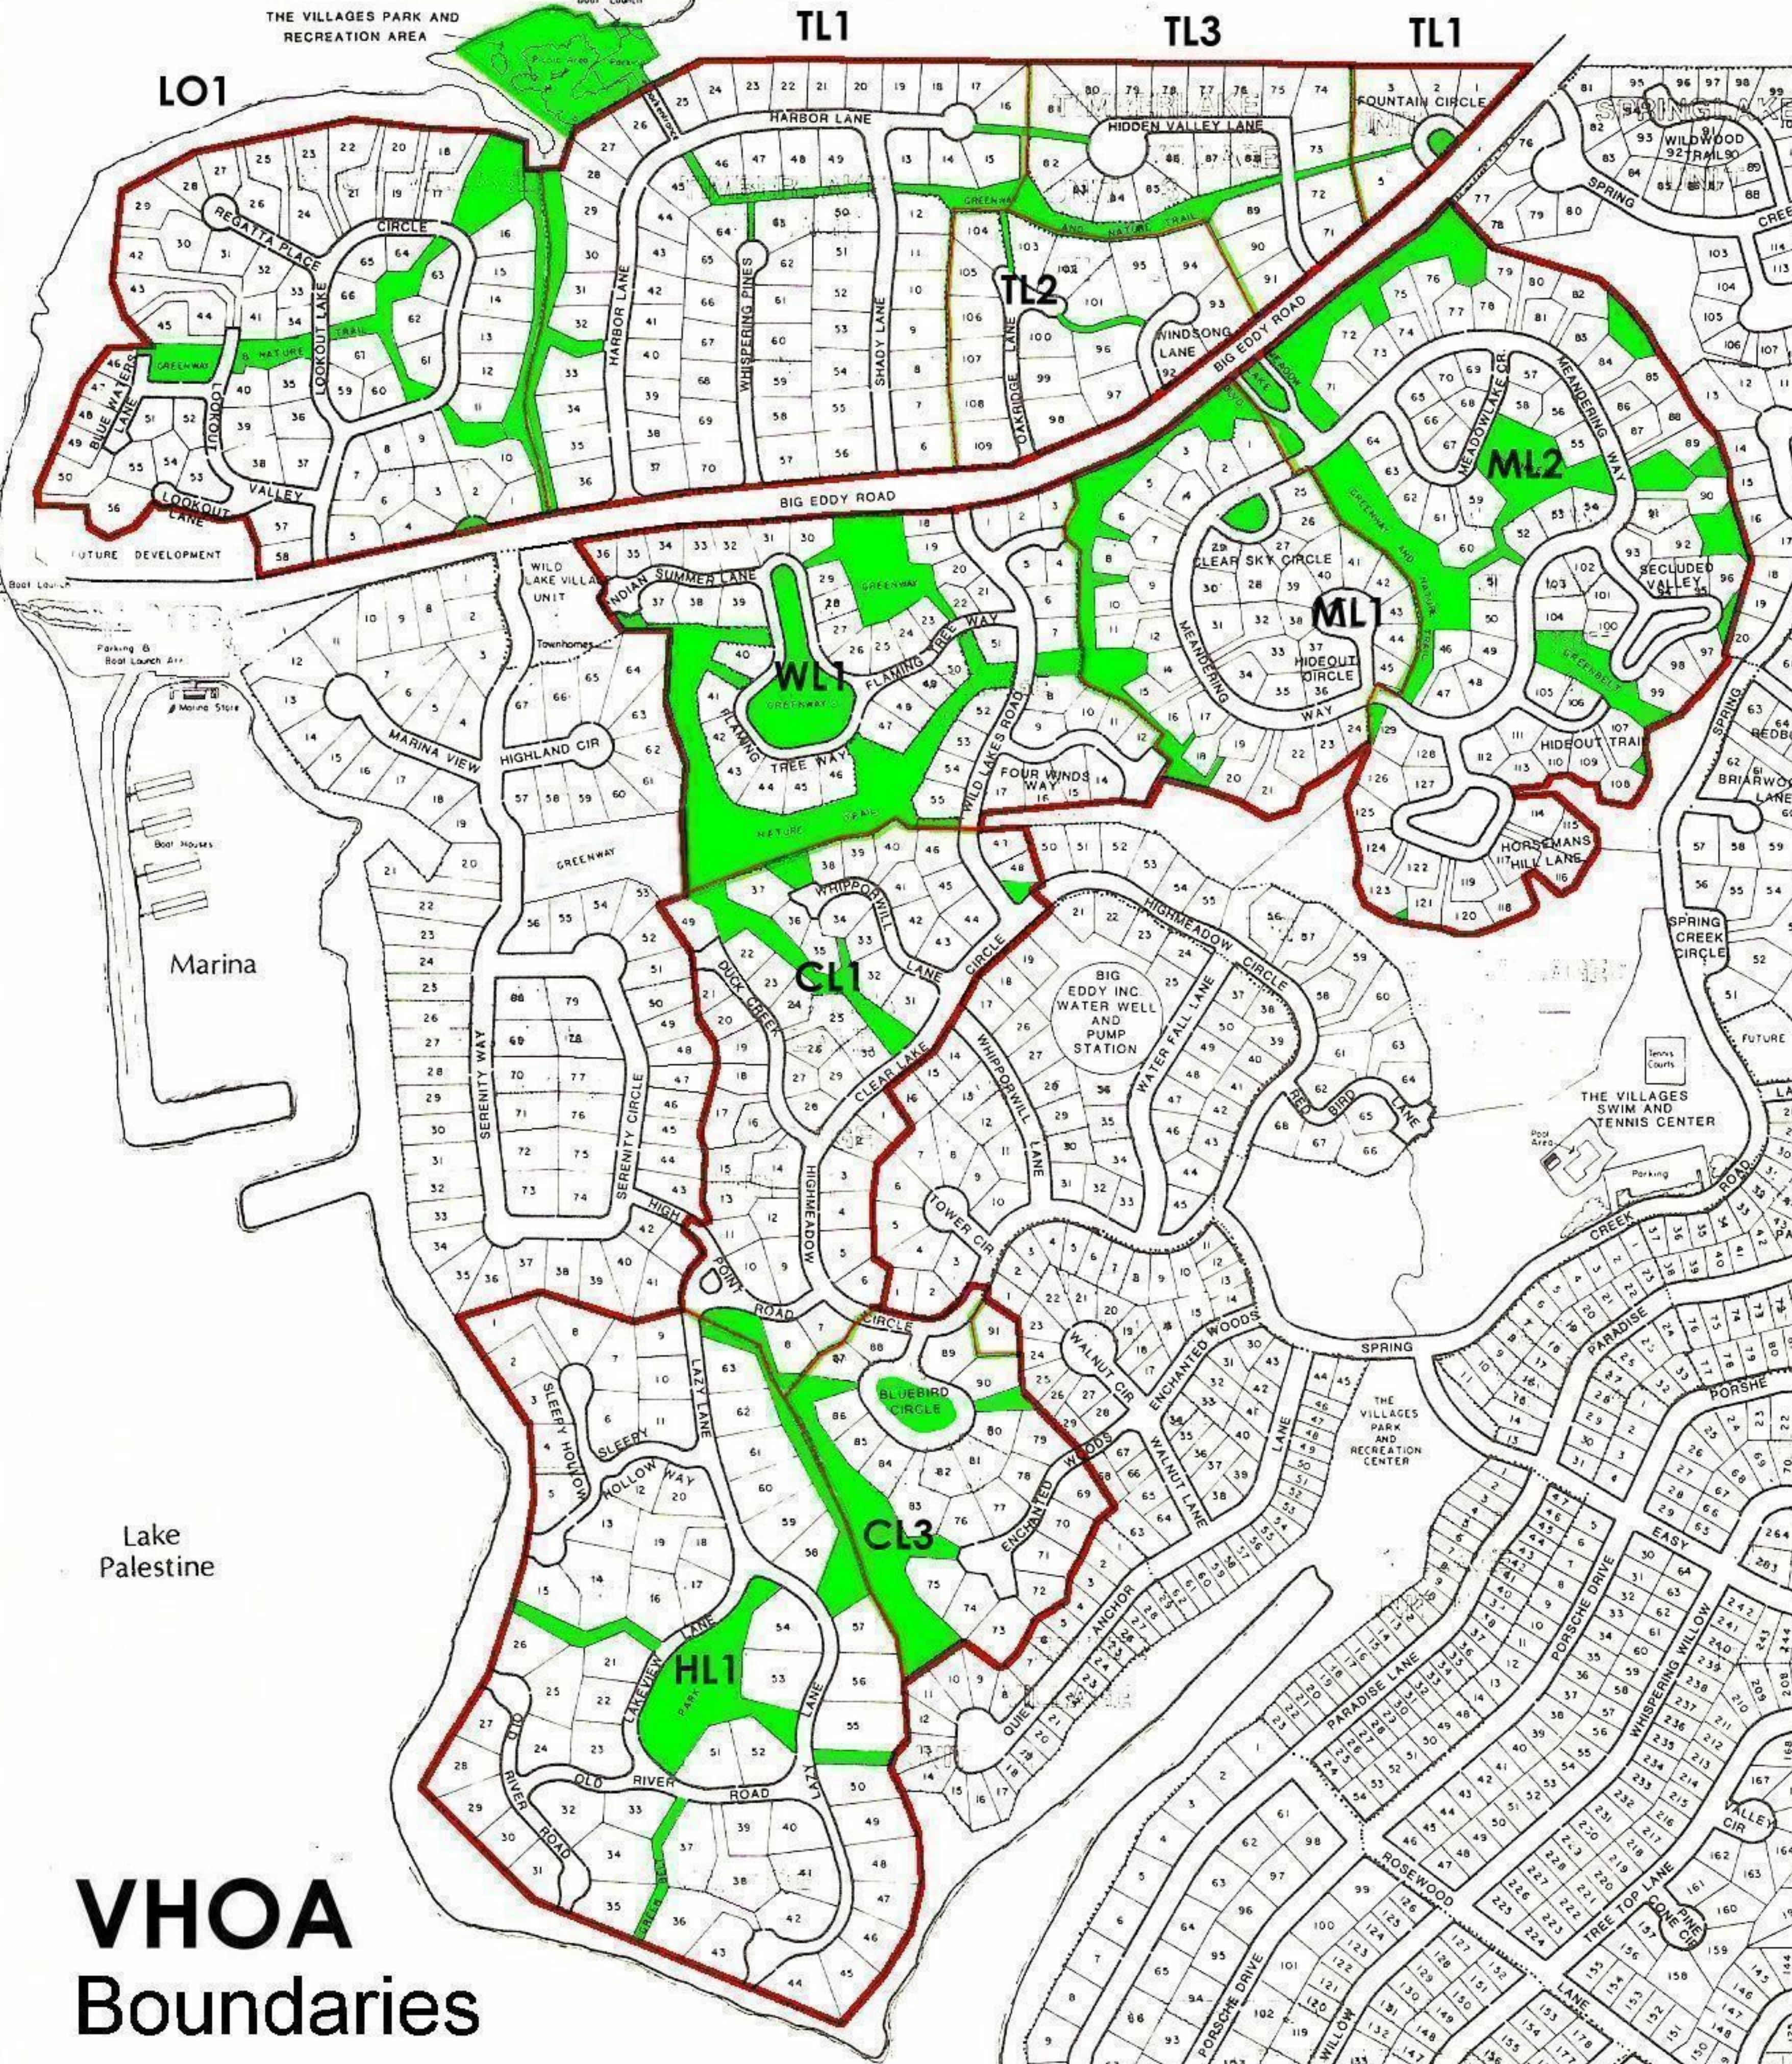

THE VILLAGES PARK AND RECREATION AREA

TL1

TL3

TL1

LO1

Marina

Lake Palestine

VHOA Boundaries